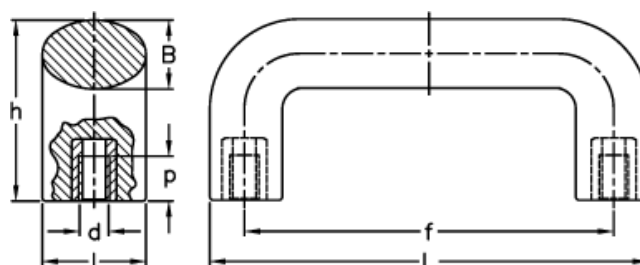

# Data Sheet

Article number: 2304138143  
Description: E+G Handle  
M.843/200 B-M8, Grey

## Measures

$$L[J]=P[N]\cdot h[m]$$

B	= 20	L1 (J)	= 27
d 6H	= M8	L2 (J)	= 80
f	= 179 +/- 1	p	= 13
F1 (N)	= 2000		
F2 (N)	= 2400		
h	= 62		
l	= 30		
L	= 200		