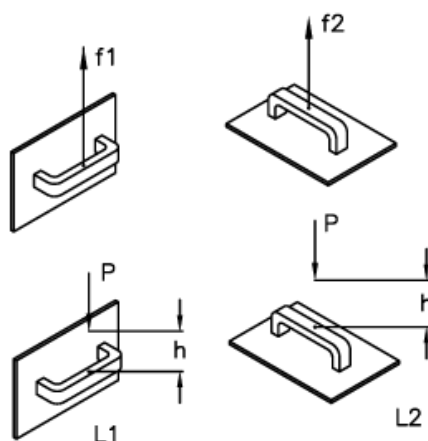

# Data Sheet

Article number: 2304138143  
Description: E+G Handle  
M.843/200 B-M8, Grey

## Measures

$$L[J]=P[N]\cdot h[m]$$

B	= 20	L1 (J)	= 27
d 6H	= M8	L2 (J)	= 80
f	= 179 +/- 1	p	= 13
F1 (N)	= 2000		
F2 (N)	= 2400		
h	= 62		
l	= 30		
L	= 200		